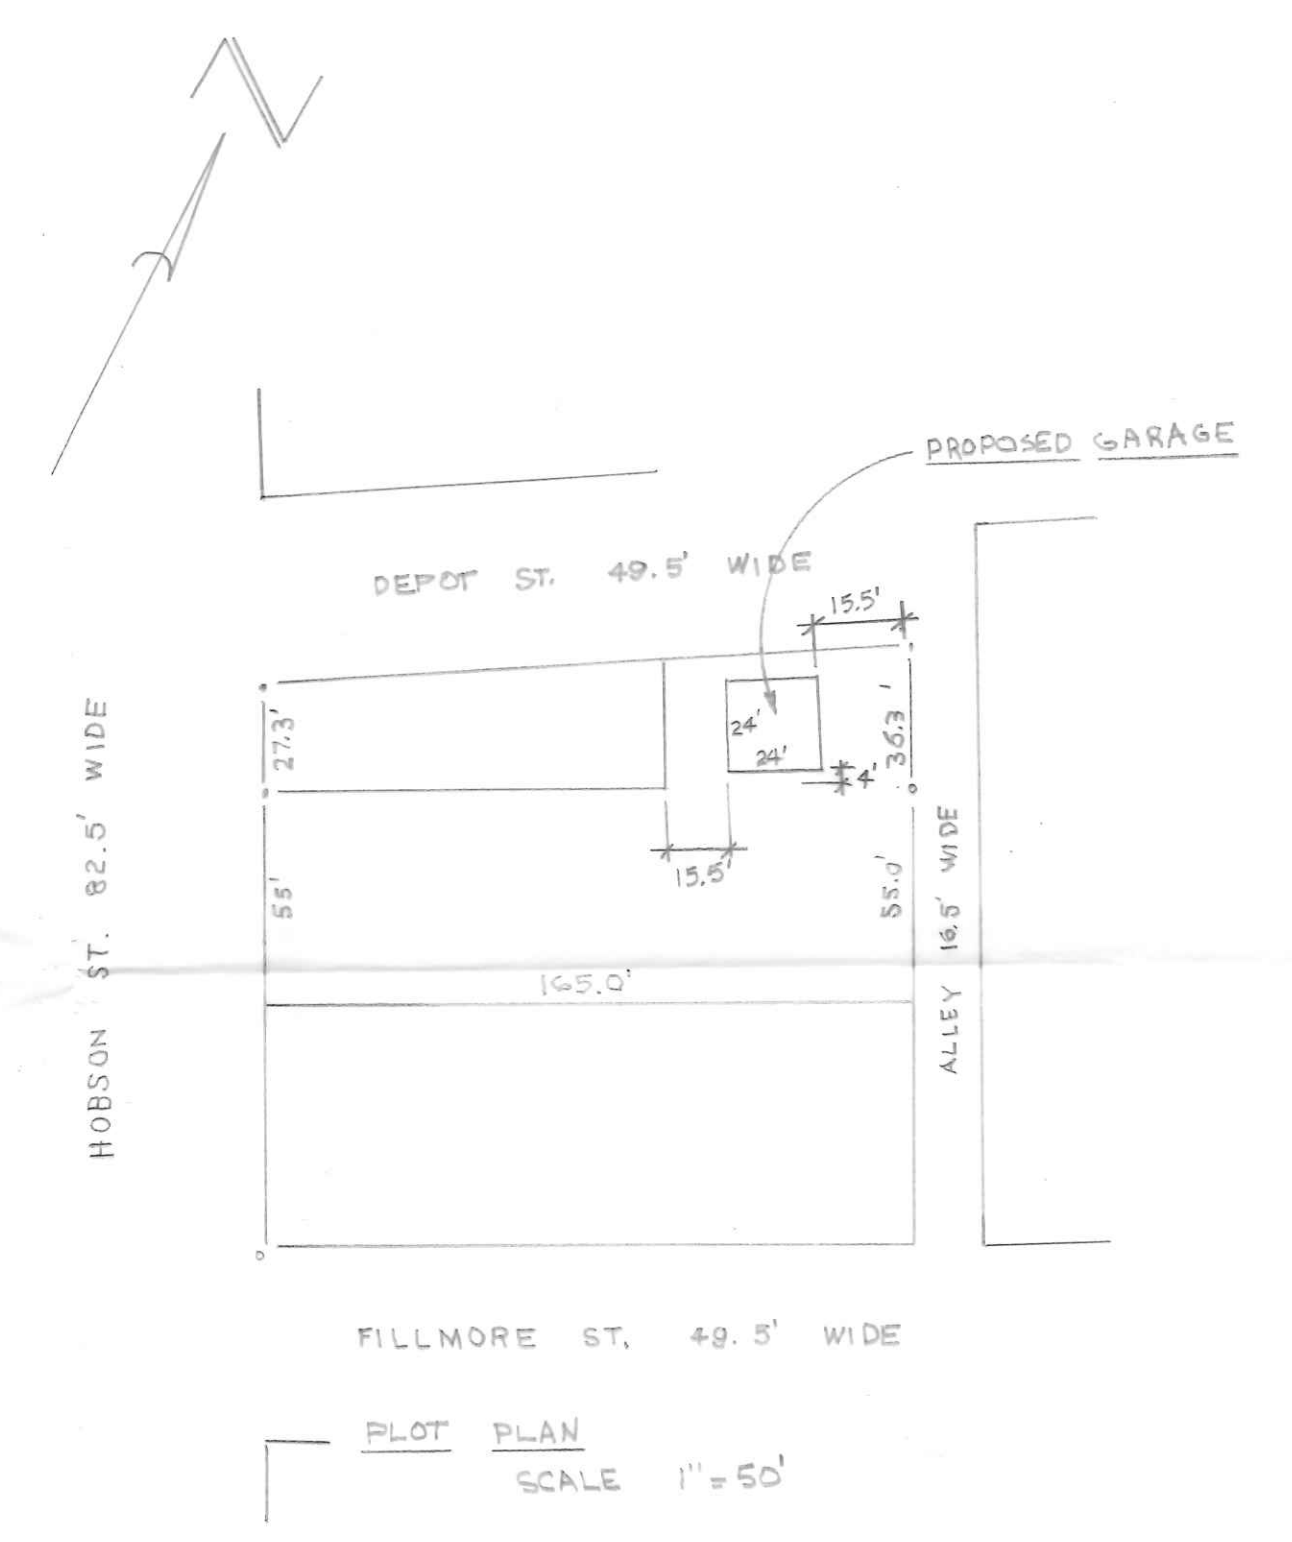

SCALE 1" = 1'

GARAGE FOR H. TONJES		
SCALE:	APPROVED BY:	DRAWN BY CGN
DATE: 7/5/79		REVISED
910 Hobson		DRAWING NUMBER